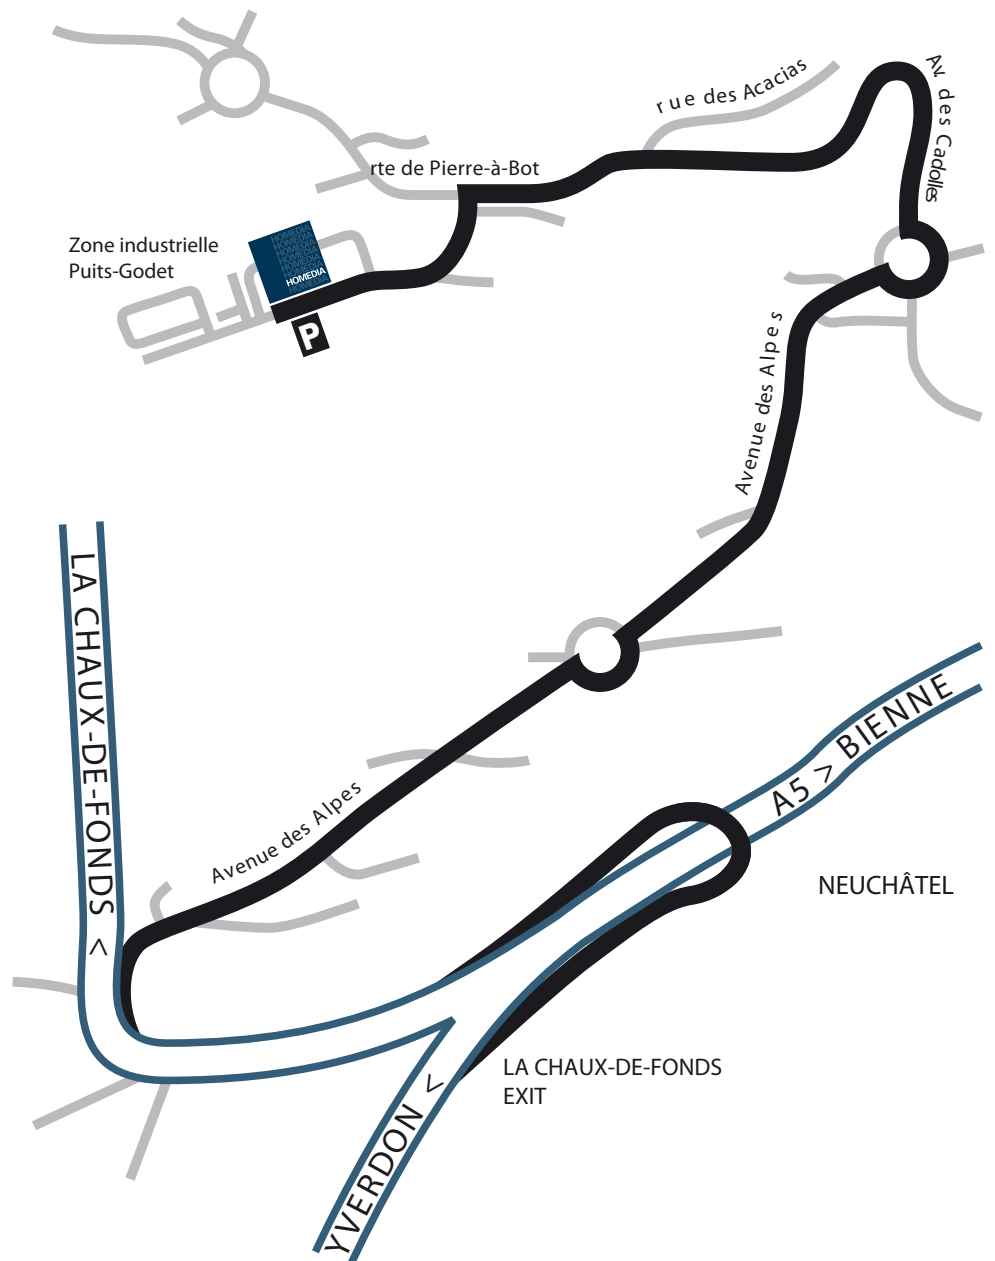

ACCESS HOMEDIA SA NEUCHÂTEL

From Yverdon or Biel, follow the A5 motorway.

Take the La Chaux-de-Fonds exit.

Continue on the A5 and take the next right exit.

At the red light, turn right toward Neuchâtel-Gare CFF.

At the next junction, take a left toward La-Chaux-De-Fonds

At the first roundabout, go straight on the Avenue des Alpes.

At the second roundabout, take the 3rd exit and continue climbing for 900m.

At the junction marked Zone Industrielle Puits-Godet, take a left and continue for 200m. Warning: speed limit is 30 km/h.

Parking spaces are available on the side of the road.

Entrance at number 10.

HOMEDIA SA
PUITS-GODET 10
2000 NEUCHATEL
T 0848 700 720
F 0848 720 721
info@homedia.ch